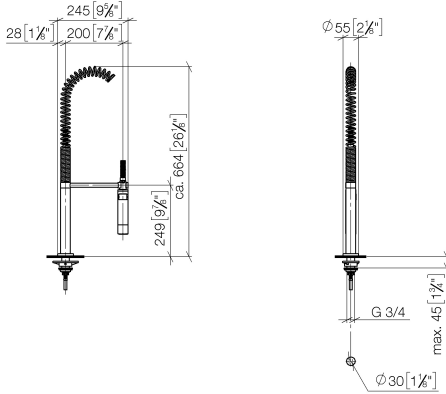

27 789 970

Fits: ELIO, TARA, TARA ULTRA

- spray flow
- automatic diverter for spout/Profi spray set
- height of mixer 665 mm
- individual rosette diameter 55mm
- profi spray hole diameter 30mm
- sprayface with anti-scaling system
- lead-free

Can only be combined with 33826790, 32800790, 33826888, 32815888, 20815892, 33826875.

Intrinsic protection against back flow.

	Chrome	27 789 970-00
	Brushed Platinum	27 789 970-06
	Platinum	27 789 970-08
	Dark Chrome	27 789 970-19
	Brushed Chrome	27 789 970-93
	Brushed Dark Platinum	27 789 970-99

27 789 970

mm [inches]
M 1:10

Flow rate chart

Certificates

LGA_18901.

LGA_28304.

Belgaqua_22_277_2
7_3.

27 789 970

27 789 970

Spare parts list

No.	Item Number	Name	Quantity used	Delivery time
1	04 24 02 046 01-07	pipe	1	10
2	90 23 30 040 00-00	threaded connector	2	10
3	90 24 03 168 00 90	nipple	1	2
4	90 14 20 002 00 90	seal	2	2
5	90 17 09 046 10 90	diverter	1	2
6	09 24 04 112 10 90	nipple	1	2
7	90 14 10 033 00 90	seal	1	2
8	90 21 10 031 10 90	diverter	1	2
9	09 23 01 039 90	sieve	2	2
10	04 21 02 006 00 92	cap	1	2
11	04 23 10 004 03 90	fixing set	1	2
12	12 780 970 90	Extension set -	1	60
13	09 30 04 067 90	hose	1	2
14	09 28 10 064-00	rosette	1	10
15	09 14 10 120 90	seal	1	2
16	09 11 10 066 10-00	connection	1	60
17	09 14 10 031 90	seal	1	2
18	04 17 20 014 00-00	holder	1	10
19	09 31 11 049 90	pin	1	2
20	09 14 15 012 90	ring	1	2
21	09 14 10 003 90	seal	1	2
22	09 30 01 067 10-00	adaptor	1	10
23	90 23 01 141 00 90	back-flow preventer	1	2
24	09 23 01 046 90	back-flow preventer	1	2
25	90 30 02 065 00-00	hose	1	10
26	09 16 02 034 90	spring	1	2
27	90 18 40 035 00 90	sleeve	1	2
28	04 12 11 094 10-00	shower	1	10