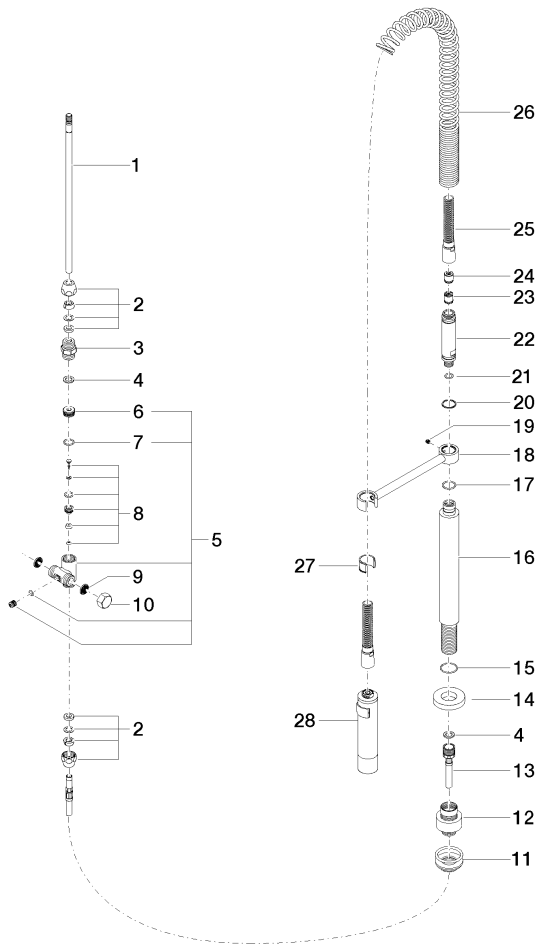

27 789 970

Fits: ELIO, TARA, TARA ULTRA

- spray flow
- automatic diverter for spout/Profi spray set
- height of mixer 665 mm
- individual rosette diameter 55mm
- profi spray hole diameter 30mm
- sprayface with anti-scaling system
- lead-free

Can only be combined with 33826790, 32800790, 33826888, 32815888, 20815892, 33826875.

Intrinsic protection against back flow.

	Chrome	27 789 970-00
	Brushed Platinum	27 789 970-06
	Platinum	27 789 970-08
	Dark Chrome	27 789 970-19
	Brushed Chrome	27 789 970-93
	Brushed Dark Platinum	27 789 970-99

27 789 970

mm [inches]
M 1:10

Flow rate chart

Certificates

LGA_18901.

LGA_28304.

Belgaqua_22_277_2
7_3.

27 789 970

27 789 970

Spare parts list

No.	Item Number	Name	Quantity used	Delivery time
1	04 24 02 046 01-07	pipe	1	10
2	90 23 30 040 00-00	threaded connector	2	10
3	90 24 03 168 00 90	nipple	1	2
4	90 14 20 002 00 90	seal	2	2
5	90 17 09 046 10 90	diverter	1	2
6	09 24 04 112 10 90	nipple	1	2
7	90 14 10 033 00 90	seal	1	2
8	90 21 10 031 10 90	diverter	1	2
9	09 23 01 039 90	sieve	2	2
10	04 21 02 006 00 92	cap	1	2
11	04 23 10 004 03 90	fixing set	1	2
12	12 780 970 90	Extension set -	1	60
13	09 30 04 067 90	hose	1	2
14	09 28 10 064-00	rosette	1	10
15	09 14 10 120 90	seal	1	2
16	09 11 10 066 10-00	connection	1	60
17	09 14 10 031 90	seal	1	2
18	04 17 20 014 00-00	holder	1	10
19	09 31 11 049 90	pin	1	2
20	09 14 15 012 90	ring	1	2
21	09 14 10 003 90	seal	1	2
22	09 30 01 067 10-00	adaptor	1	10
23	90 23 01 141 00 90	back-flow preventer	1	2
24	09 23 01 046 90	back-flow preventer	1	2
25	90 30 02 065 00-00	hose	1	10
26	09 16 02 034 90	spring	1	2
27	90 18 40 035 00 90	sleeve	1	2
28	04 12 11 094 10-00	shower	1	10