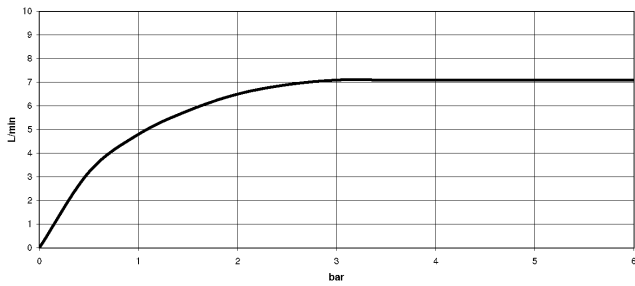

Can only be combined with 33826790, 32800790, 33826888, 32815888, 20815892, 33826875.

Intrinsic protection against back flow.

	Chrome	27 789 970-00
	Brushed Platinum	27 789 970-06
	Platinum	27 789 970-08
	Dark Chrome	27 789 970-19
	Brushed Chrome	27 789 970-93
	Brushed Dark Platinum	27 789 970-99

27 789 970

mm [inches]
M 1:10

Flow rate chart

Certificates

LGA_18901.

LGA_28304.

Belgaqua_22_277_2
7_3.

27 789 970